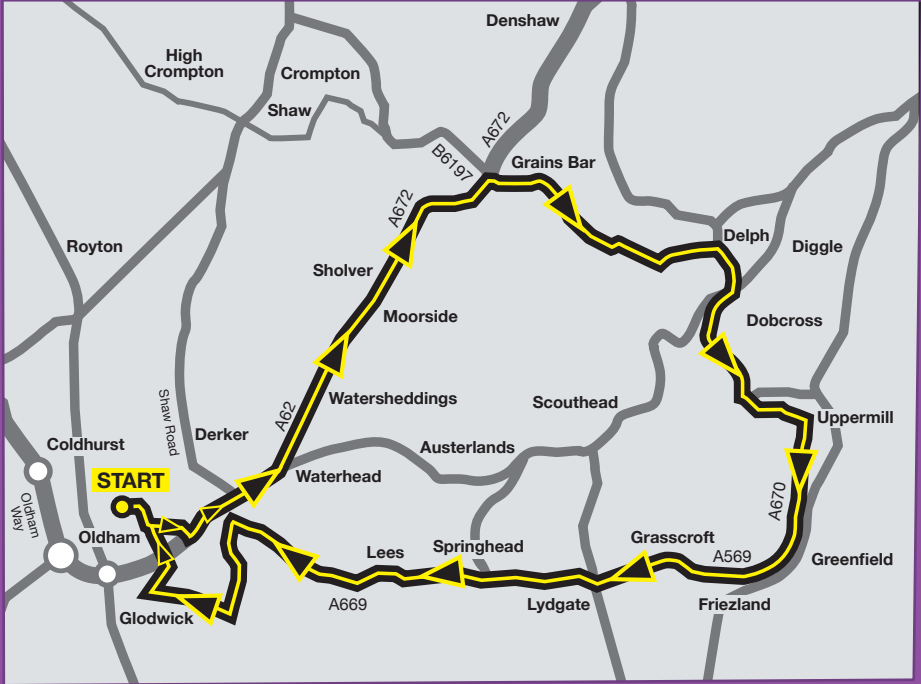

Oldham Leisure Centre, Middleton Road, Oldham OL3 6HQ
(For Sat Navs please use OL9 6EJ)

Race starts 9.30am, Oldham town centre

OLDHAM | 26
HALLOWEEN HALF | OCT 2025

ROUTE MAP

For more information on our event
and what we have lined-up on the day, visit
www.oclactive.co.uk