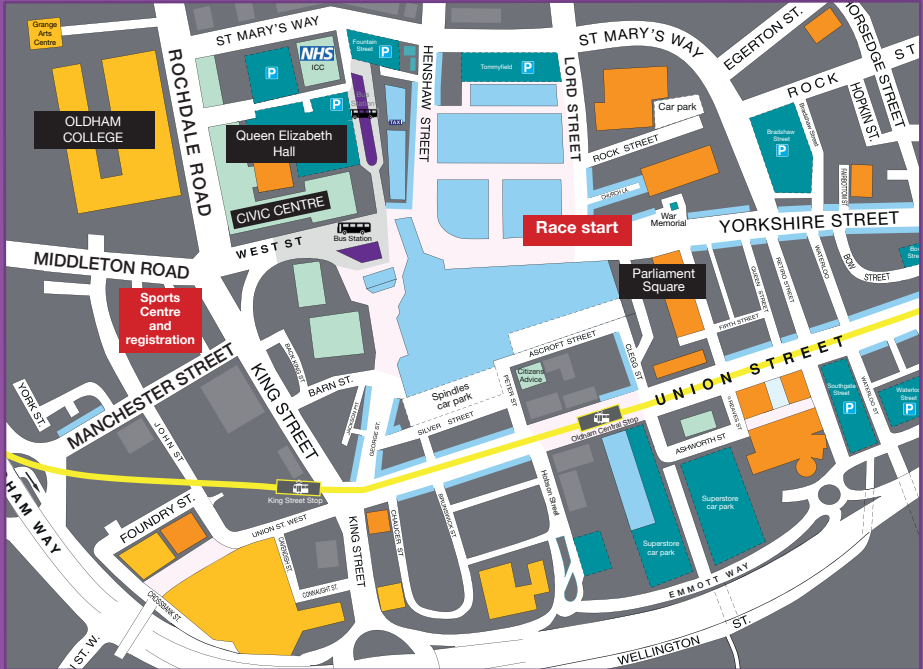

TOWN CENTRE MAP

Registration opens at Oldham Leisure Centre from 7am

Oldham Leisure Centre, Middleton Road, Oldham OL3 6HQ
(For Sat Navs please use OL9 6EJ)

Race starts 9.30am, Oldham town centre

OLDHAM | 26
HALLOWEEN HALF | OCT 2025